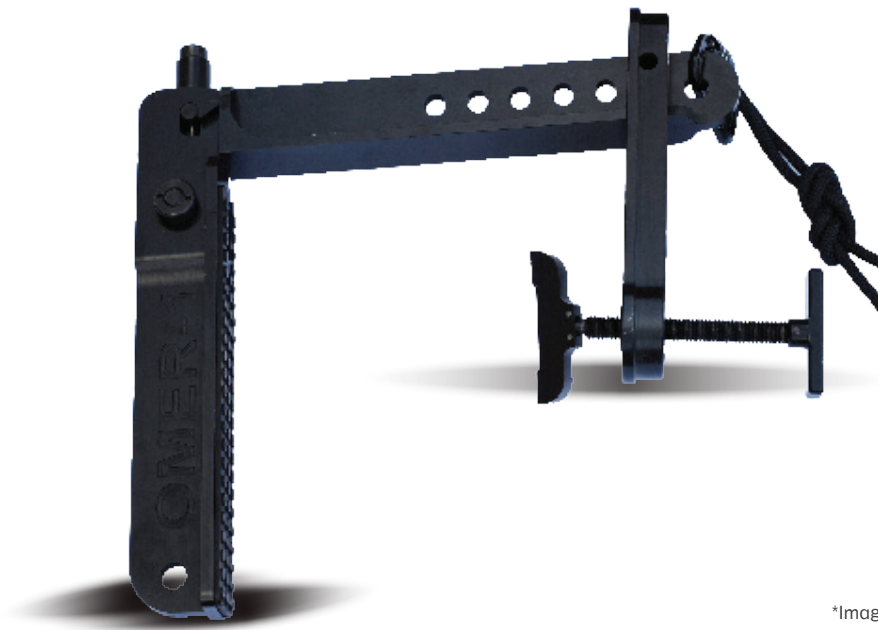

RAPPELLING

World Leader in Supplying
RAPPELLING Equipment and Training

ANCHOR L SET

TA06018

*Image is for illustration purposes only

PRODUCT DESCRIPTION

- The Anchor L set, an original Israeli invention is a Professional Rappelling Anchor that was developed for use by SWAT teams, Counter Terror and Special Forces around the world.
- Its uses include: Rappelling, Rescue and Military applications.
- Specially design for quick deployment and quit operation.
- Material: Aluminum 6061-T6.
- Foldable 90° affixing apparatus for flat roofs / where there is no anchoring for ropes.
- Fast Tactical deployment
- L-Shaped locking device
- Anti-Skid Rubber sole
- Comes with a counter-beam for off-the-window sliding