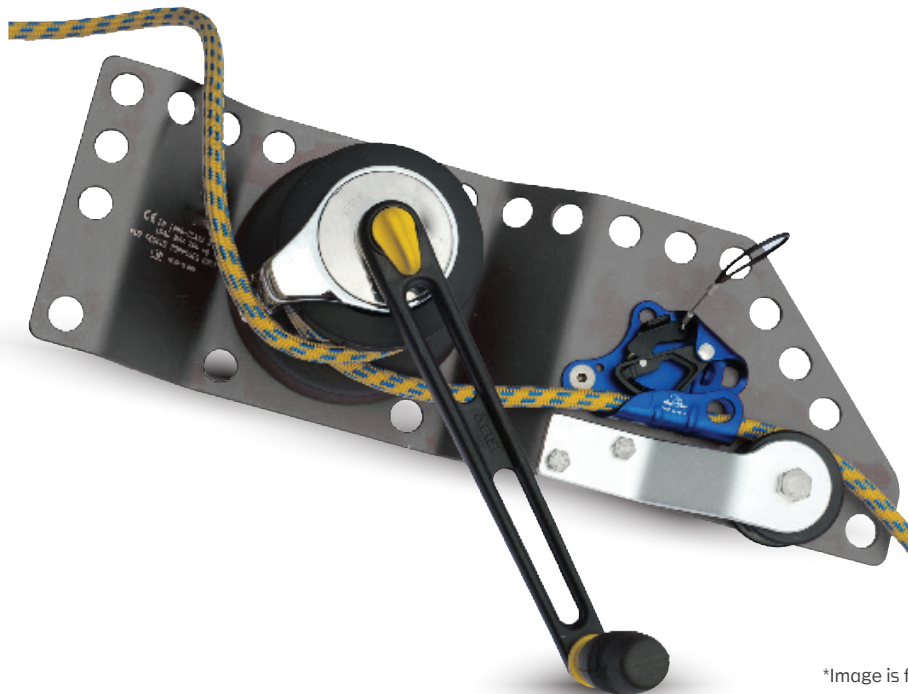

RAPPELLING

World Leader in Supplying
RAPPELLING Equipment and Training

MANUAL RESCUE WINCH

TA06034

*Image is for illustration purposes only

PRODUCT DESCRIPTION

A single-handed, lightweight Rope Rescue Winch, the 21-lb Basic model features the same AC power options as the original version but also incorporates years of field improvements and material upgrades, hosts a dry bearing package and provides 2.2:1 and 6:1 gear ratios. It can be manually operated or hooked to a 110 volt AC 10 amp Power Head for a full range of Rescue, Industrial or Inspection operations.