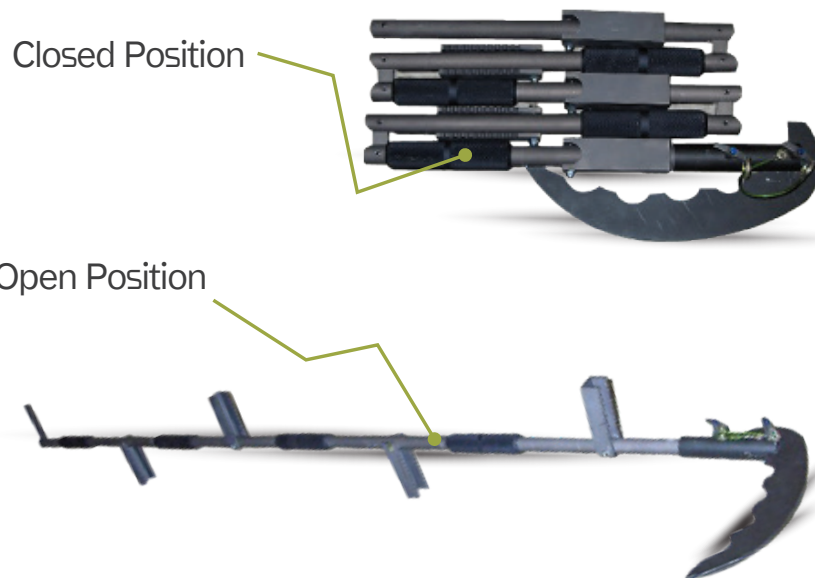

RAPPELLING

World Leader in Supplying
RAPPELLING Equipment and Training

FOLDABLE POLE LADDER

TA06054

*Image is for illustration purposes only

PRODUCT DESCRIPTION

The lightweight tactical folding ladder is ideal for urban terrain environments. It's easy to carry, and very operational for time-pressing situations. It's specially customized for low profile activity in tall, narrow passages. The ladder has a massive hook at the end that securely holds the weight of the climber. The rod tube, the climbing step, as well as the hook are all made from aircraft aluminum and titanium, providing this advanced device its durability and functionality. With the maximum carrying weight of up to 140 kg, rod tube weight of 4.5 kg, rod length of 230 cm and step climbing width of 14 cm.