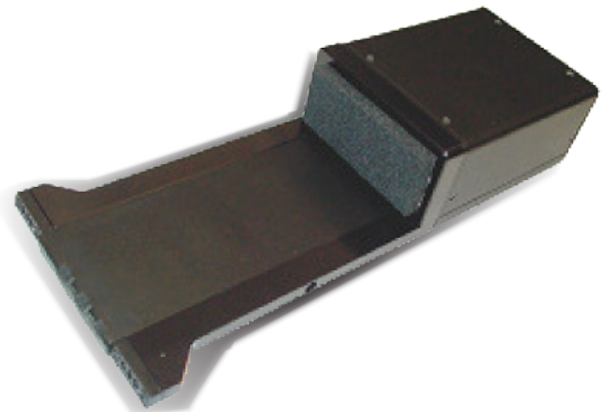

S.W.A.T

World Leader in Supplying
S.W.A.T Equipment and Training

UNDER DOOR CAMERA

TA02015

PRODUCT DESCRIPTION

“Dual View” Under-the-Door Camera is a valuable extension of any Tactical System. It provides a safe and covert view both Forward Looking into a room and Backward Looking up at the door

*Image is for illustration purposes only

FEATURE:

Two high resolution, miniature CCD camera chips provides superior image quality

- 1/4 black & white Super-HAD CCD

- 0.005 LUX rating

- 400 lines of resolution

- Digital image enhancement in low light

Forward looking camera with wide angle lens allows the user to assess any threats inside the room

- o 70° field-of-view

- o 10 to depth-of-field

- Upward looking camera sensor generates a view of the door knob and door frame to view any barricades or IEDS

- Infrared (invisible) LED illumination provides a clear video image in total darkness

- Integrated miniature microphone adds audio to augment video

- Audio enhancement circuitry amplifies low sounds while suppressing loud sounds